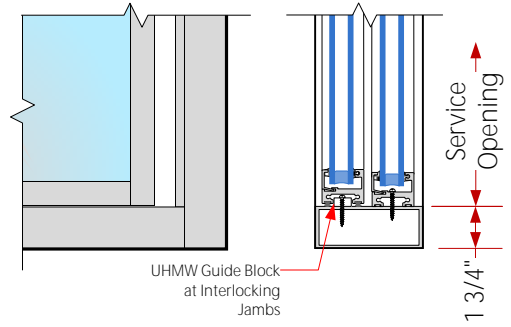

Drawn: <b>PJF</b>	Scale: <b>1 1/2" : 1ft</b>	Revision: <b>2010</b>	Date Drawn: <b>19/2/2010</b>	Job: <b>Design</b>	Sheet: <b>SS-SB</b>
-------------------	----------------------------	-----------------------	------------------------------	--------------------	---------------------

2 7/8" Tube Sill  
Standard on all windows

1 3/4" Tube Sill

No Sill

3/4" Tube Sill

2 3/4" High Stainless Steel Base

7" Header

Standard on Automatic and Electronic  
Hold and Release Windows

3 3/4" Header