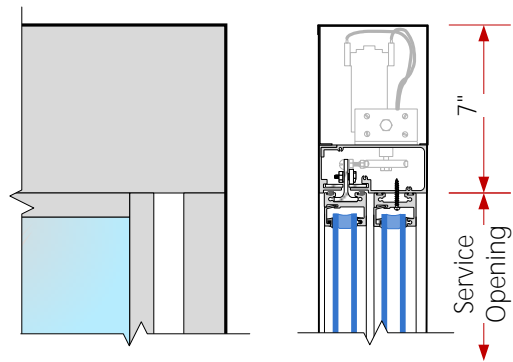

2 7/8" Tube Sill  
Standard on all windows

1 3/4" Tube Sill

No Sill

3/4" Tube Sill

2 3/4" High Stainless Steel Base

7" Header

Standard on Automatic and Electronic  
Hold and Release Windows

3 3/4" Header