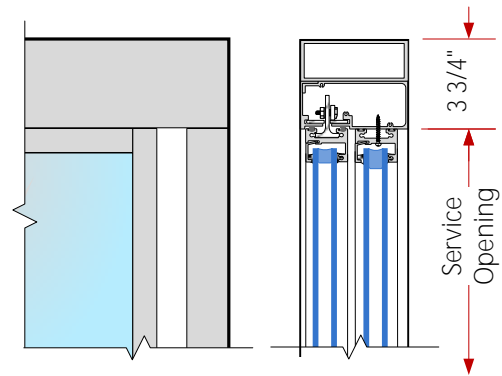

2 7/8" Tube Sill  
Standard on all windows

1 3/4" Tube Sill

No Sill

3/4" Tube Sill

2 3/4" High Stainless Steel Base

7" Header

Standard on Automatic and Electronic  
Hold and Release Windows

3 3/4" Header