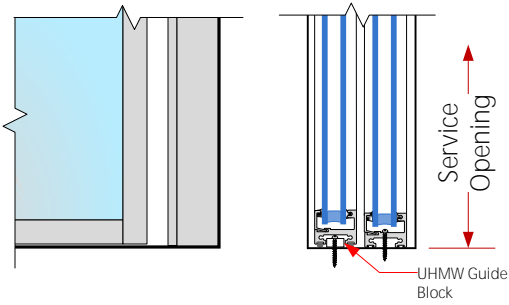

2 7/8" Tube Sill  
Standard on all windows

1 3/4" Tube Sill

No Sill

3/4" Tube Sill

2 3/4" High Stainless Steel Base

7" Header

Standard on Automatic and Electronic  
Hold and Release Windows

3 3/4" Header