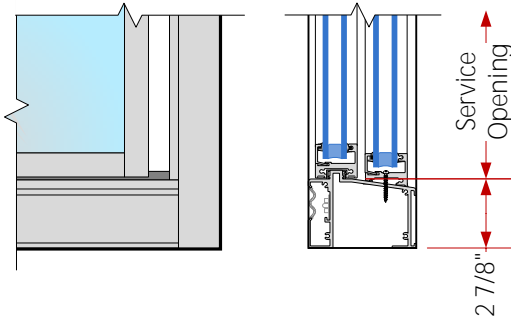

Unit 302, 6741 Cariboo Rd.  
Burnaby, B.C.  
Canada V3N 4A3  
Tel: 604.422.8611  
Fax: 604.422.8376  
www.easi-serv.com

Project: Transaction Windows

Title: SS & SB Series Side Sliding  
Windows  
Header & Sill Options

Drawn: <b>PJF</b>	Scale: <b>1 1/2" : 1ft</b>	Revision: <b>2010</b>	Date Drawn: <b>19/2/2010</b>	Job: <b>Design</b>	Sheet: <b>SS-SB</b>
-------------------	----------------------------	-----------------------	------------------------------	--------------------	---------------------

2 7/8" Tube Sill  
Standard on all windows

1 3/4" Tube Sill

No Sill

3/4" Tube Sill

2 3/4" High Stainless Steel Base

7" Header

Standard on Automatic and Electronic  
Hold and Release Windows

3 3/4" Header