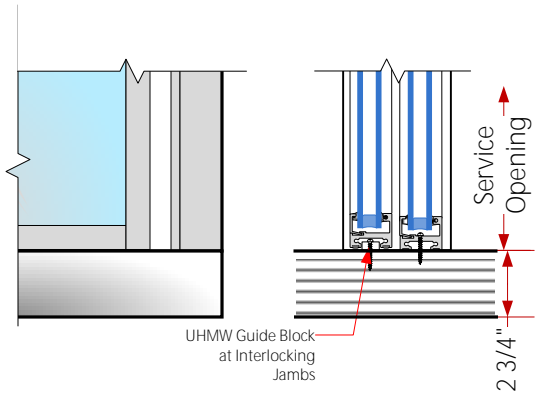

2 7/8" Tube Sill  
Standard on all windows

1 3/4" Tube Sill

No Sill

3/4" Tube Sill

2 3/4" High Stainless Steel Base

7" Header

Standard on Automatic and Electronic  
Hold and Release Windows

3 3/4" Header

Standard on Manual Windows