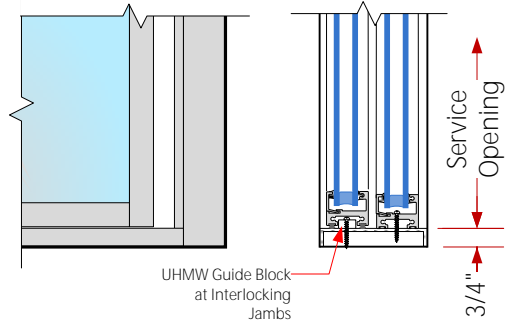

Drawn: <b>PJF</b>	Scale: <b>1 1/2" : 1ft</b>	Revision: <b>2010</b>	Date Drawn: <b>19/2/2010</b>	Job: <b>Design</b>	Sheet: <b>SS-SB</b>
-------------------	----------------------------	-----------------------	------------------------------	--------------------	---------------------

2 7/8" Tube Sill  
Standard on all windows

1 3/4" Tube Sill

No Sill

3/4" Tube Sill

2 3/4" High Stainless Steel Base

7" Header

Standard on Automatic and Electronic  
Hold and Release Windows

3 3/4" Header