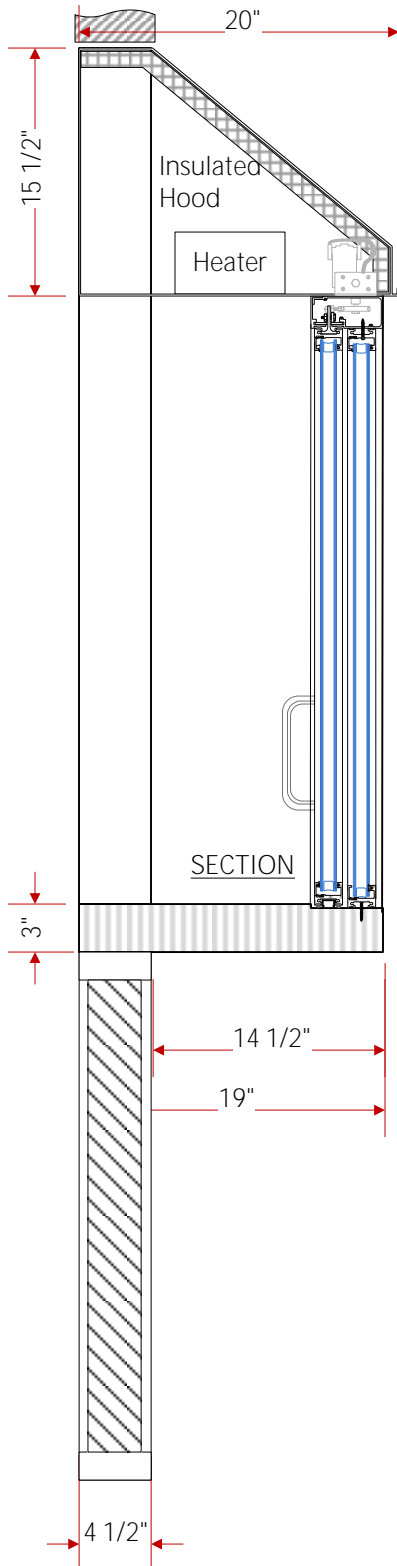

VERTICAL SECTION

EXTERIOR ELEVATION

Unit 302, 6741 Cariboo Rd.
 Burnaby, B.C.
 Canada V3N 4A3
 Tel: 604.422.8611
 Fax: 604.422.8376
 www.easi-serv.com

Project: Transaction Windows

Title: Bump-out Side-Slider
 CSP-1 Series
 With Panel

Drawn: PJF	Scale: 1" : 1ft	Revision: 2015	Date Drawn: 19/2/2010	Job: Design	Sheet: CSP-1
------------	-----------------	----------------	-----------------------	-------------	--------------