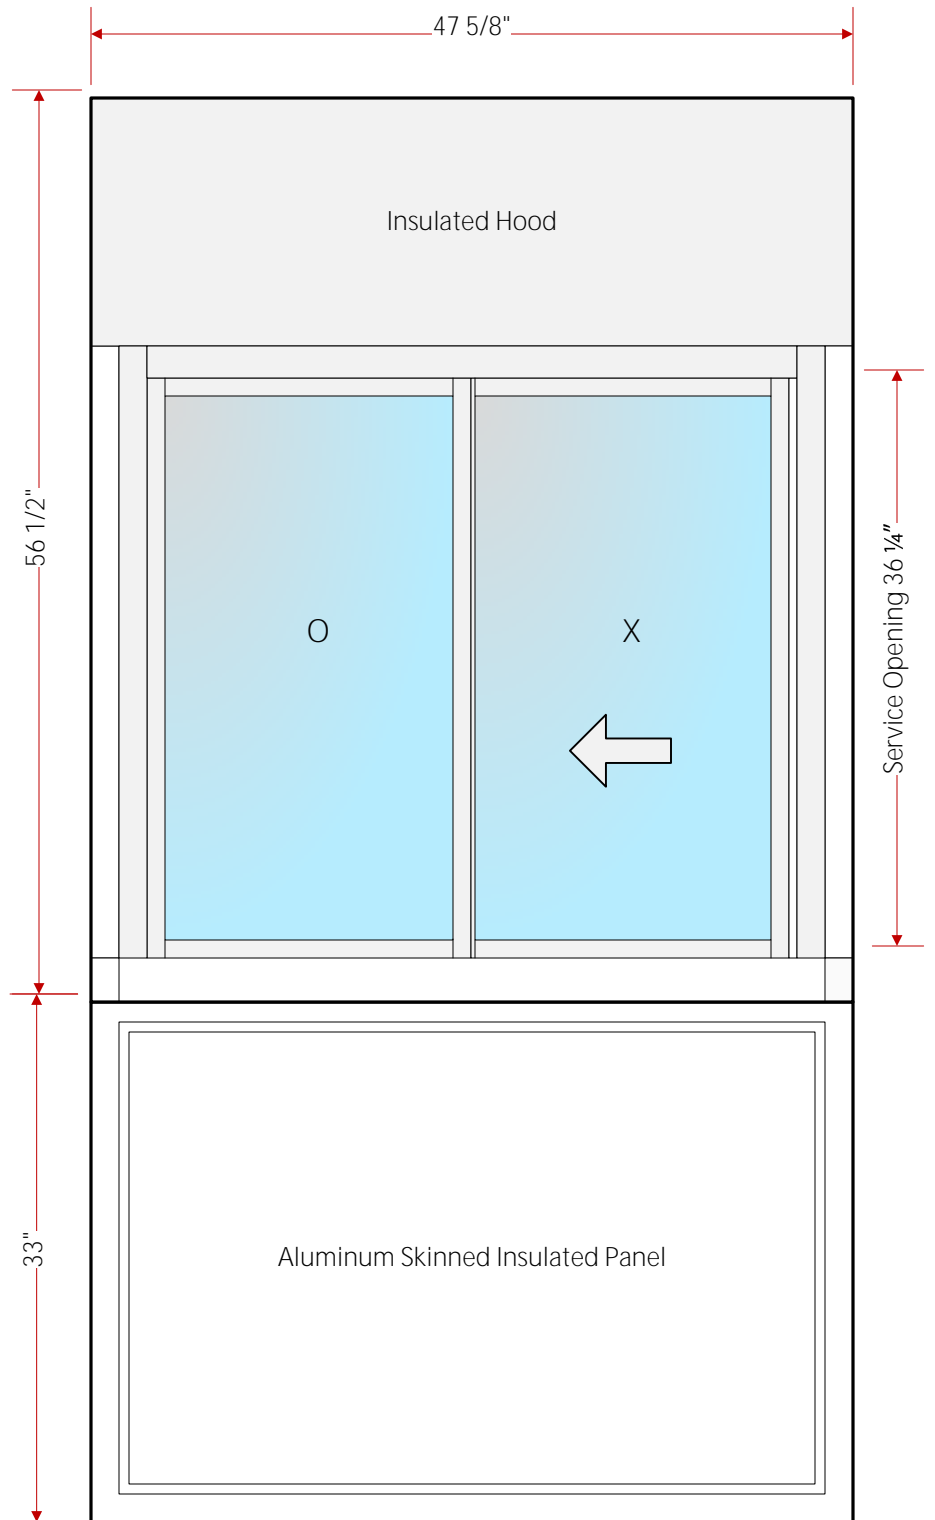

VERTICAL SECTION

EXTERIOR ELEVATION

Unit 302, 6741 Cariboo Rd.
 Burnaby, B.C.
 Canada V3N 4A3
 Tel: 604.422.8611
 Fax: 604.422.8376
 www.easi-serv.com

Project: Transaction Windows

Title: Bump-out Side-Slider
 CSP-1 Series
 With Panel

Drawn: PJF	Scale: 1" : 1ft	Revision: 2015	Date Drawn: 19/2/2010	Job: Design	Sheet: CSP-1
------------	-----------------	----------------	-----------------------	-------------	--------------